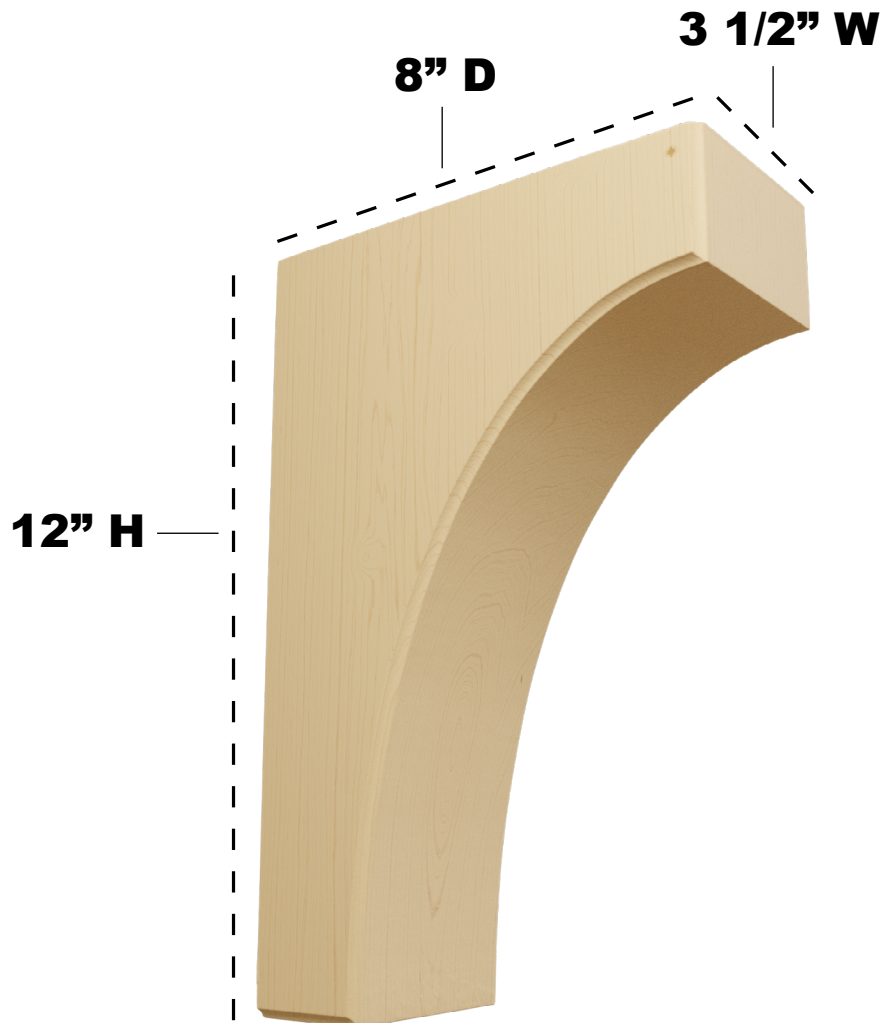

3 1/2" W X 8" D X 12" H CLARKSVILLE BRACKET

ITEM NO.: BKTW04X08X12CV

FRONT VIEW

PROFILE VIEW

AVAILABLE WOOD SPECIES:

ALDER

CHERRY

MAPLE